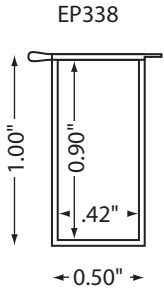

INTERNAL SEAL VIAL CONTAINERS

WWW.DELUZPS.COM

All dimensions are based on clear polypropylene vials and are ± 0.02 .