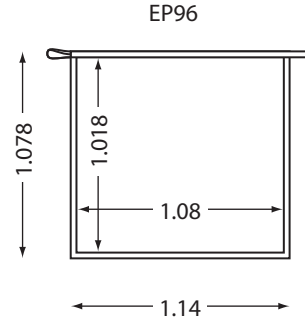

INTERNAL SEAL VIAL CONTAINERS

WWW.DELUZPS.COM

All dimensions are based on clear polypropylene vials and are ± 0.02 .