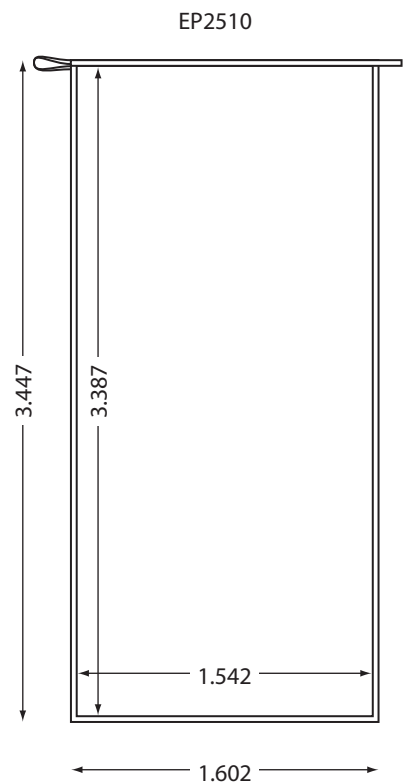

INTERNAL SEAL VIAL CONTAINERS

WWW.DELUZPS.COM

All dimensions are based on clear polypropylene vials and are ± 0.02 .