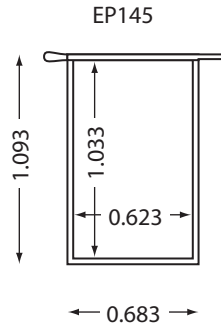

INTERNAL SEAL VIAL CONTAINERS

WWW.DELUZPS.COM

All dimensions are based on clear polypropylene vials and are ± 0.02 .