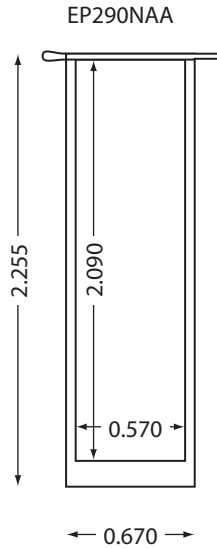

INTERNAL SEAL VIAL CONTAINERS

WWW.DELUZPS.COM

All dimensions are based on clear polypropylene vials and are ± 0.02 .