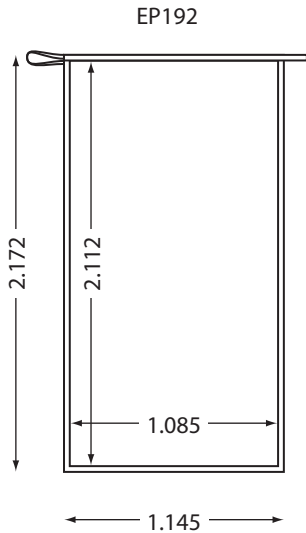

INTERNAL SEAL VIAL CONTAINERS

WWW.DELUZPS.COM

All dimensions are based on clear polypropylene vials and are ± 0.02 .