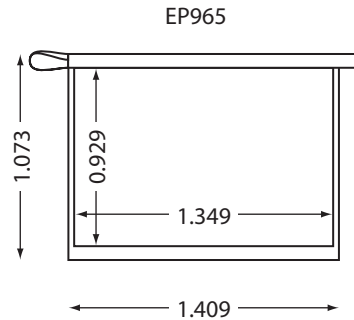

INTERNAL SEAL VIAL CONTAINERS

WWW.DELUZPS.COM

All dimensions are based on clear polypropylene vials and are ± 0.02 .