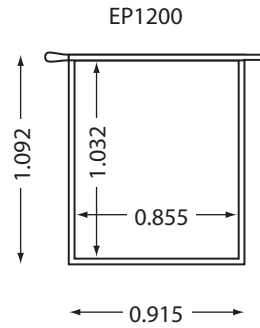

INTERNAL SEAL VIAL CONTAINERS

WWW.DELUZPS.COM

All dimensions are based on clear polypropylene vials and are ± 0.02 .