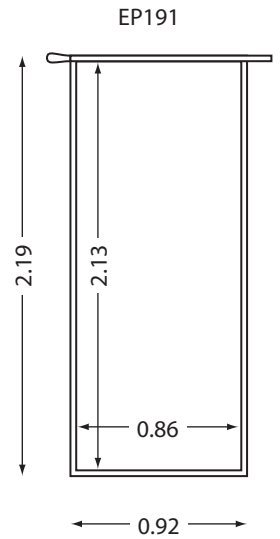

INTERNAL SEAL VIAL CONTAINERS

WWW.DELUZPS.COM

All dimensions are based on clear polypropylene vials and are ± 0.02 .