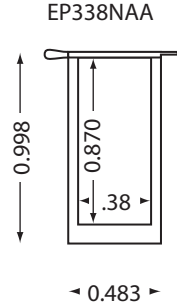

INTERNAL SEAL VIAL CONTAINERS

WWW.DELUZPS.COM

All dimensions are based on clear polypropylene vials and are ± 0.02 .