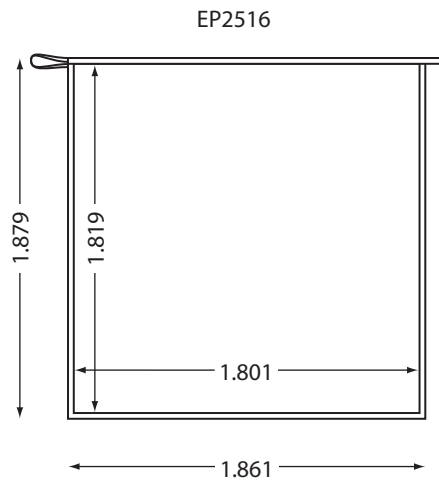

INTERNAL SEAL VIAL CONTAINERS

WWW.DELUZPS.COM

All dimensions are based on clear polypropylene vials and are ± 0.02 .