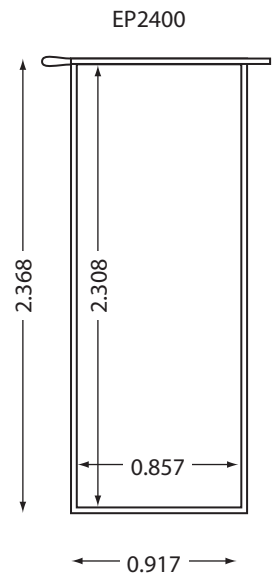

INTERNAL SEAL VIAL CONTAINERS

WWW.DELUZPS.COM

All dimensions are based on clear polypropylene vials and are ± 0.02 .