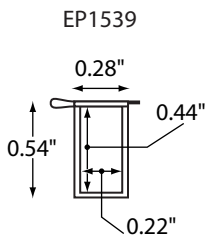

INTERNAL SEAL VIAL CONTAINERS

WWW.DELUZPS.COM

All dimensions are based on clear polypropylene vials and are ± 0.02 .