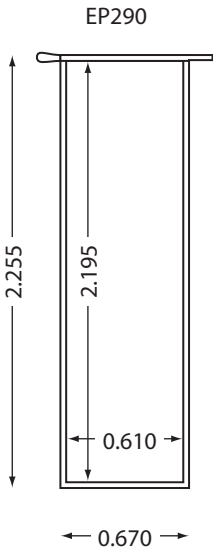

INTERNAL SEAL VIAL CONTAINERS

WWW.DELUZPS.COM

All dimensions are based on clear polypropylene vials and are ± 0.02 .