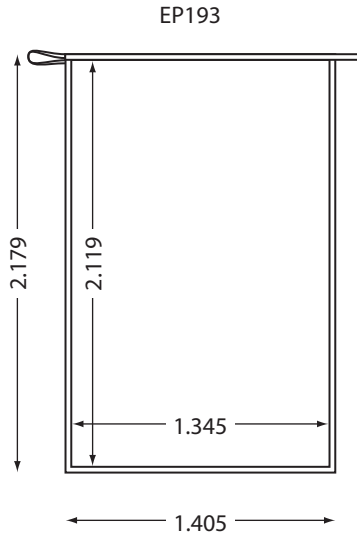

INTERNAL SEAL VIAL CONTAINERS

WWW.DELUZPS.COM

All dimensions are based on clear polypropylene vials and are ± 0.02 .